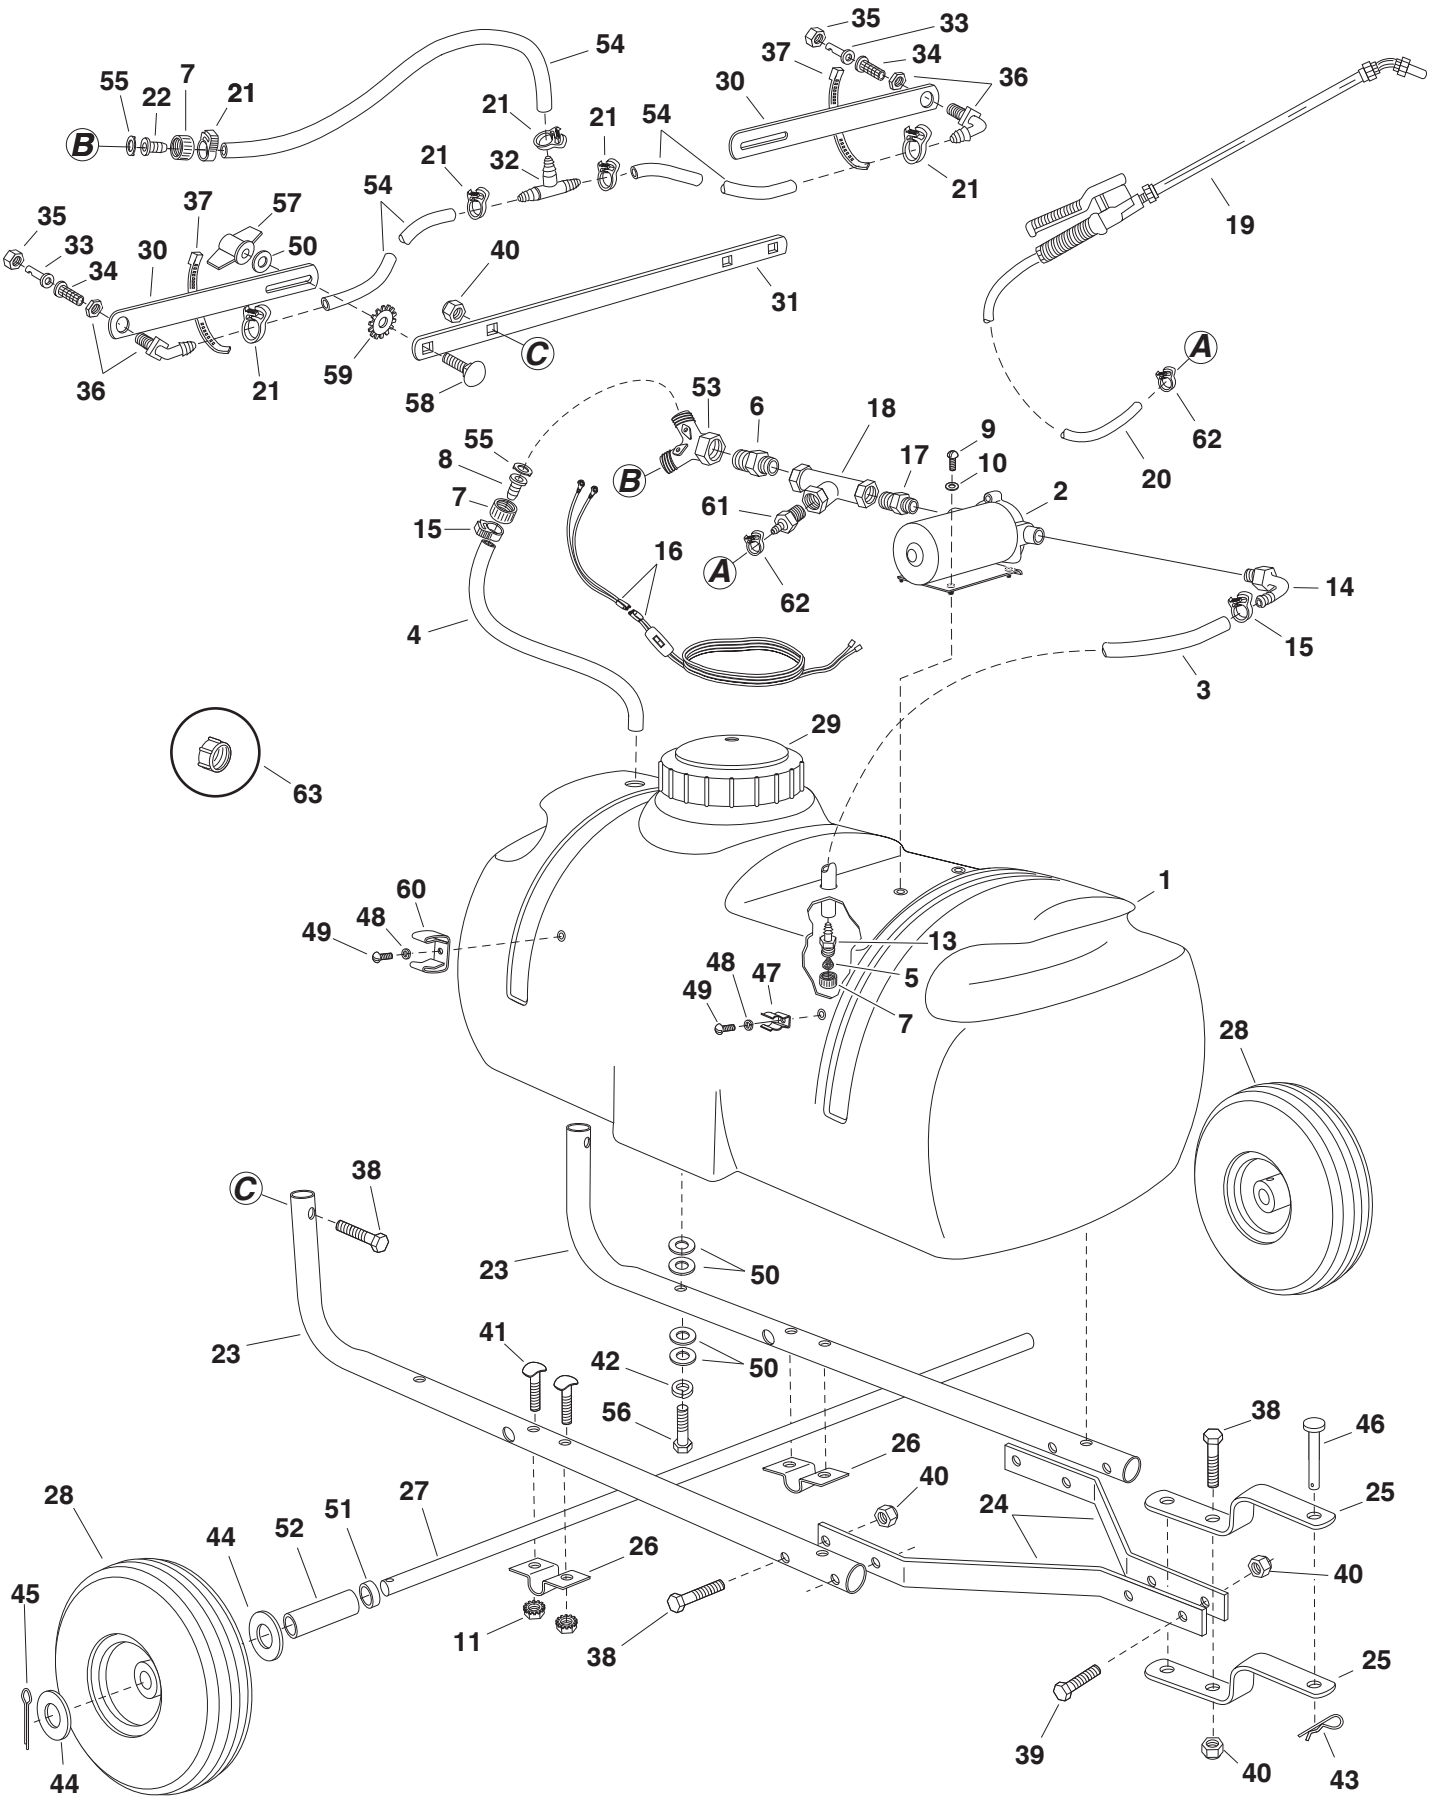

45-02933

45-02933

REF. NO.	PART NO.	QTY.	DESCRIPTION	REF. NO.	PART NO.	QTY.	DESCRIPTION
1	46283	1	Tank (25 Gal.)	34	45029	2	Strainer, Screen Type
2	45015	1	Pump and Motor	35	45037	2	Nut, Screen Body
3	46278	1	Hose, 1/2" ID (24" Lg.)	36	47396	2	Elbow, Plastic 11/16" Thd.
4	45021	1	Hose, 1/2" ID (21" Lg.)	37	726-0178	2	Nylon Tie
5	45024	1	Strainer, Cap Type 1"	38	44180	8	Bolt, Hex 5/16-18 x 2"
6	45031	1	Adapter, 1/2" NPT x Hose	39	43840	2	Bolt, Hex 5/16-18 x 1-1/4"
7	45032	3	Nut, Swivel 3/4" Garden Hose	40	47810	10	Nut, Nylock 5/16-18
8	45033	1	Hose Barb, 1/2"	41	44947	4	Bolt, Curved Head 5/16-18 x 1-5/8"
9	45069	4	Screw, Ph. Pan Hd. 10-24 x 1" Lg.	42	43086	4	Lock Washer, 5/16"
10	43910	4	Washer, Flat #10 SAE	43	43343	1	Pin, Hair Cotter #4 (1/8")
11	46980	4	Nut, Hex 5/16-18 (SEMS)	44	43009	4	Washer, 3/4"
12	45085	2	Terminal, .25 Male Tab (not shown)	45	43093	2	Cotter Pin, 1/8" x 1-1/2"
13	46276	1	Adapter, 3/4" GH x 1/2" Barb	46	47623	1	Hitch Pin
14	46277	1	Elbow, 3/8 NPT x 1/2" Barb	47	45180	1	Hose Clip, Small
15	45025	2	Clamp, 1/2" Hose	48	736-0722	2	Lock Washer, #10
16	49754	1	Switch and Wire Assembly	49	46677	2	Screw, Phillips Hd. #10-24 x 3/8"
17	45049	1	Nipple, (Nylon) 1/2" x 3/8" Red.	50	43081	18	Washer, 5/16" Std. Wrt.
18	41309	1	Tee, 1/2" x 1/2" x 1/2" (1/4" Port)	51	46754	2	Spacer, 1/4" Length
19	47406	1	Spray Gun	52	46524	2	Spacer, 3-1/8" Length
20	49761	1	Hose, 1/4" ID (15' Lg.)	53	45017	1	Hose "Y" W / Valves 3/4"
21	41486	6	Clamp, 3/8" Hose	54	47392	3	Hose, 3/8" ID (21" Lg.)
22	45034	1	Hose Barb, 3/8"	55	45072	2	Gasket, 3/4" Garden Hose
23	48296	2	Frame Tube	56	43084	4	Bolt, Hex 5/16-18 x 1-3/4"
24	24860	2	Hitch Arm	57	712-0421	2	Knob
25	23014	2	Hitch Bracket	58	43682	2	Bolt, Carriage 5/16-18 x 1-1/4"
26	23917	2	Clamp, 3/4" Axle	59	44732	2	Washer, Tooth Lock 5/16"
27	24615	1	Axle, 3/4"	60	47397	1	Hose Clip (Large)
28	40939	2	Wheel	61	47390	1	Adapter, 1/2" NPT x 1/4" Barb
29	46700	1	Lid	62	49779	2	Clamp, Coiled Hose
30	24122	2	Boom Bar	63	48719	1	Drain Cap
31	24585	1	Bracket, Boom Mount		42618	1	Owners Manual
32	47394	1	Tee, Plastic 3/8" Hose				
33	45028	2	Nozzle, SS Floodjet				